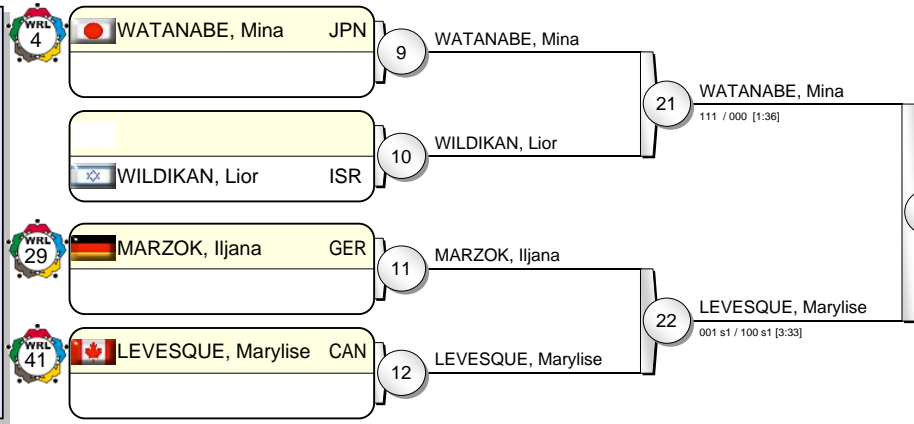

IJF Grand Prix Duesseldorf 2010

(GER Duesseldorf, 20-21 February 2010)

-70 kg

17 Judoka

Pool A

Pool B

Pool C

Pool D

WATANABE, Mina JPN 31
000 s2 / 000 s1 [5:00]

Results

1. WATANABE, Mina JPN
2. KUNIHARA, Yoriko JPN
3. ZUPANCIC, Kelita CAN
3. SRAKA, Rasa SLO
5. URDABAYEVA, Marian KAZ
5. CHOLLET, Mylene FRA
5. LEVESQUE, Marylise CAN
5. BARBIERI, Erica ITA