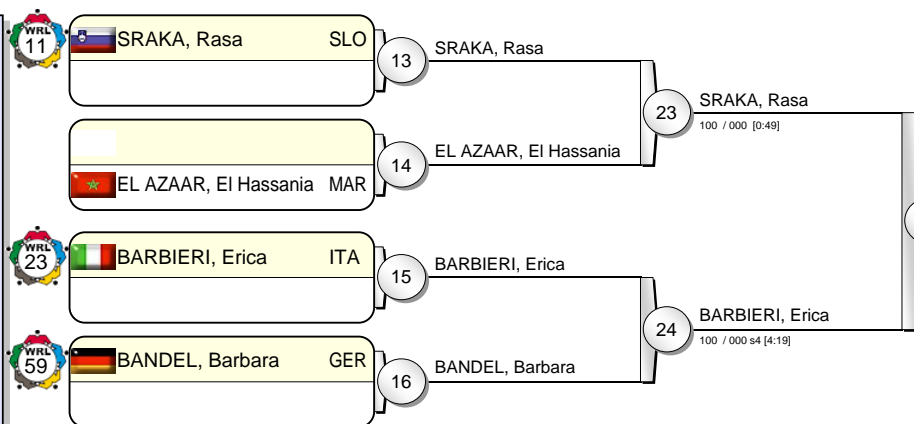

IJF Grand Prix Duesseldorf 2010

(GER Duesseldorf, 20-21 February 2010)

-70 kg

17 Judoka

Pool A

Pool B

Pool C

Pool D

WATANABE, Mina JPN 31
000 s2 / 000 s1 [5:00]

Results

1. WATANABE, Mina JPN
2. KUNIHARA, Yoriko JPN
3. ZUPANCIC, Kelita CAN
3. SRAKA, Rasa SLO
5. URDABAYEVA, Marian KAZ
5. CHOLLET, Mylene FRA
5. LEVESQUE, Marylise CAN
5. BARBIERI, Erica ITA