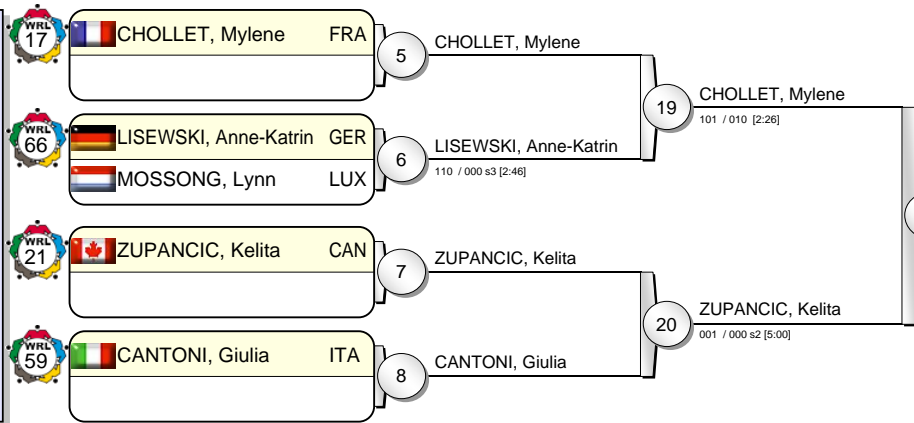

IJF Grand Prix Duesseldorf 2010

(GER Duesseldorf, 20-21 February 2010)

-70 kg

17 Judoka

Pool A

Pool B

Pool C

Pool D

WATANABE, Mina JPN 31
000 s2 / 000 s1 [5:00]

Results

1. WATANABE, Mina JPN
2. KUNIHARA, Yoriko JPN
3. ZUPANCIC, Kelita CAN
3. SRAKA, Rasa SLO
5. URDABAYEVA, Marian KAZ
5. CHOLLET, Mylene FRA
5. LEVESQUE, Marylise CAN
5. BARBIERI, Erica ITA