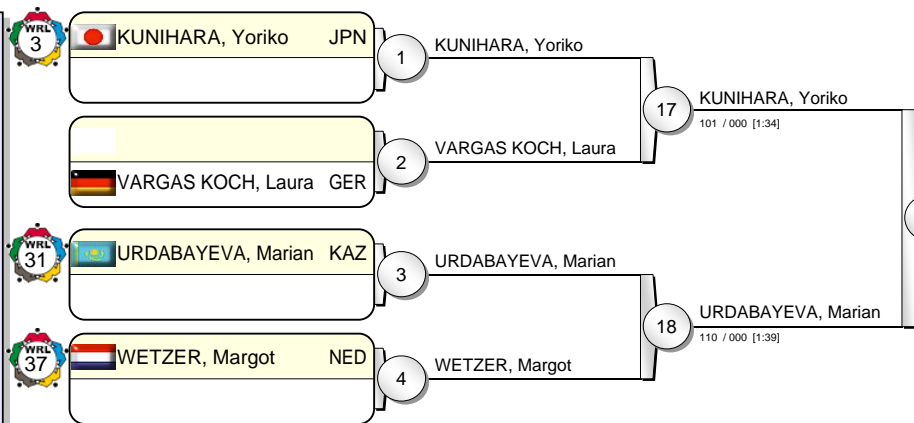

IJF Grand Prix Duesseldorf 2010

(GER Duesseldorf, 20-21 February 2010)

-70 kg

17 Judoka

Pool A

Pool B

Pool C

Pool D

WATANABE, Mina JPN 31
000 s2 / 000 s1 [5:00]

Results

1. WATANABE, Mina JPN
2. KUNIHARA, Yoriko JPN
3. ZUPANCIC, Kelita CAN
3. SRAKA, Rasa SLO
5. URDABAYEVA, Marian KAZ
5. CHOLLET, Mylene FRA
5. LEVESQUE, Marylise CAN
5. BARBIERI, Erica ITA