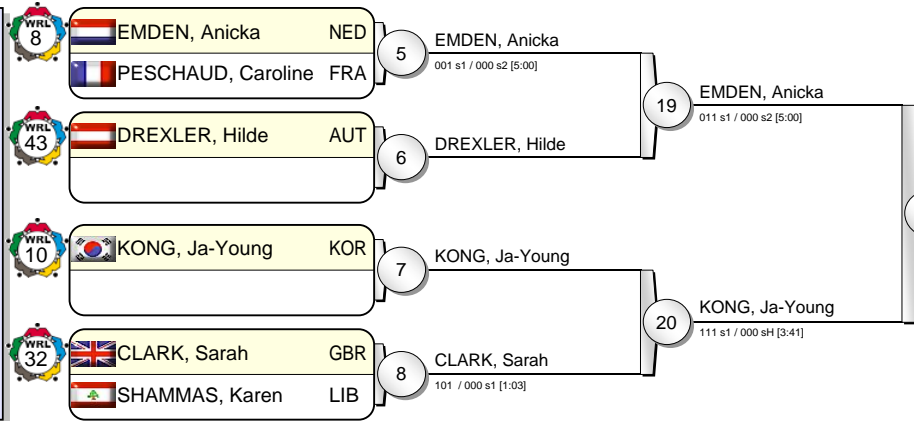

IJF Grand Slam Paris 2010

(FRA Paris, 6-7 February 2010)

-63 kg

23 Judoka

Pool A

Pool B

Pool C

Pool D