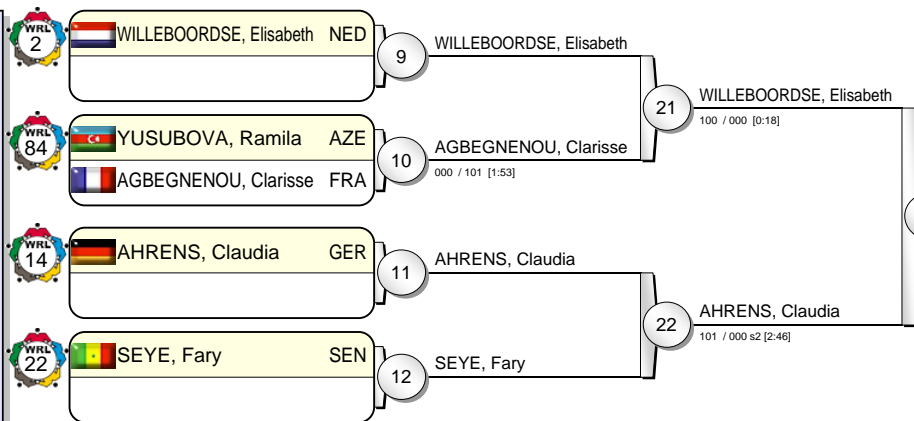

IJF Grand Slam Paris 2010

(FRA Paris, 6-7 February 2010)

-63 kg

23 Judoka

Pool A

Pool B

Pool C

Pool D