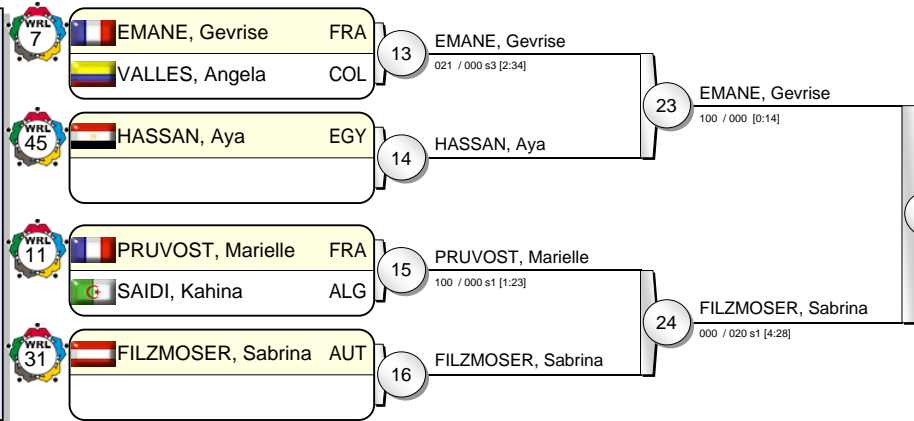

IJF Grand Slam Paris 2010

(FRA Paris, 6-7 February 2010)

-63 kg

23 Judoka

Pool A

Pool B

Pool C

Pool D