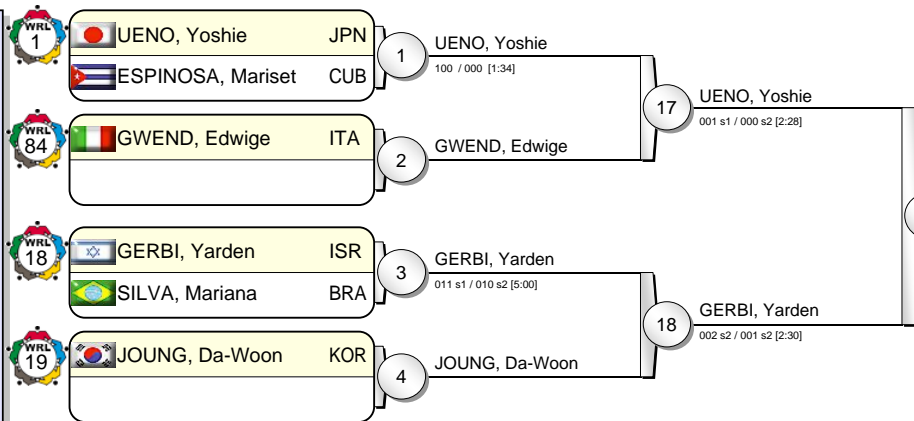

IJF Grand Slam Paris 2010

(FRA Paris, 6-7 February 2010)

-63 kg

23 Judoka

Pool A

Pool B

Pool C

Pool D