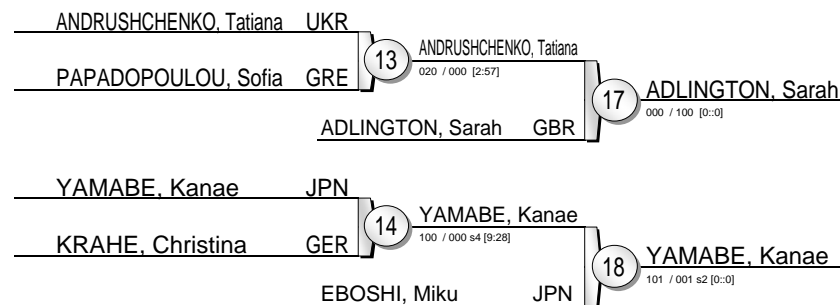

World Cup Sofia 2010

(BUL Sofia, 30-31 Jan 2010)

+78 kg

15 Judoka

Pool A

Pool B

Pool C

Pool D

Repechage

Results

- POLAVDER, Lucija SLO
- IVASHCHENKO, Elena RUS
- ADLINGTON, Sarah GBR
- YAMABE, Kanae JPN
- ANDRUSHCHENKO, Tatiana UKR
- EBOSHI, Miku JPN
- PAPADOPOULOU, Sofia GRE
- KRAHE, Christina GER