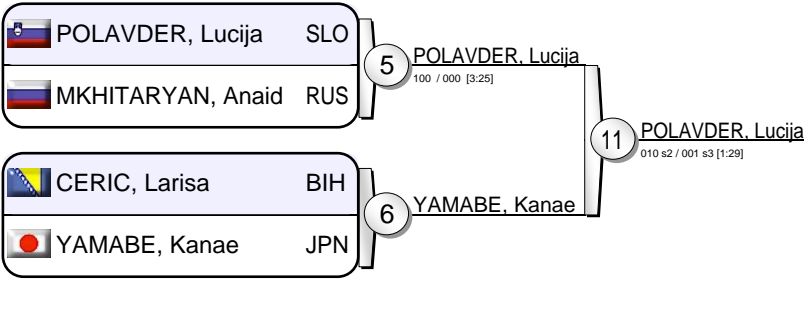

World Cup Sofia 2010

(BUL Sofia, 30-31 Jan 2010)

+78 kg

15 Judoka

Pool A

Pool B

Pool C

Pool D

Repechage

Results

- POLAVDER, Lucija SLO
- IVASHCHENKO, Elena RUS
- ADLINGTON, Sarah GBR
- YAMABE, Kanae JPN
- ANDRUSHCHENKO, Tatiana UKR
- EBOSHI, Miku JPN
- PAPADOPOULOU, Sofia GRE
- KRAHE, Christina GER