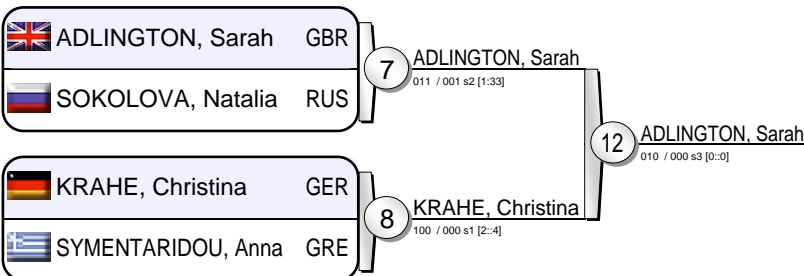

World Cup Sofia 2010

(BUL Sofia, 30-31 Jan 2010)

+78 kg

15 Judoka

Pool A

Pool B

Pool C

Pool D