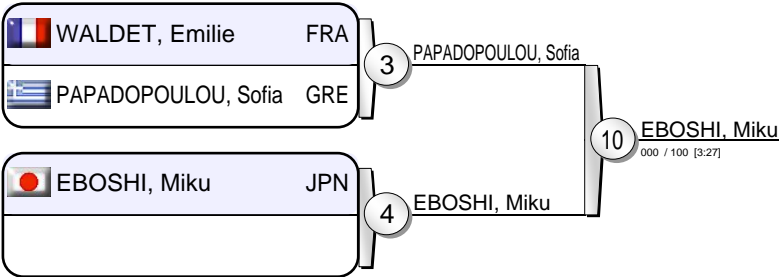

World Cup Sofia 2010

(BUL Sofia, 30-31 Jan 2010)

+78 kg

15 Judoka

Pool A

Pool B

Pool C

Pool D

Repechage

Results

- POLAVDER, Lucija SLO
- IVASHCHENKO, Elena RUS
- ADLINGTON, Sarah GBR
- YAMABE, Kanae JPN
- ANDRUSHCHENKO, Tatiana UKR
- EBOSHI, Miku JPN
- PAPADOPOULOU, Sofia GRE
- KRAHE, Christina GER