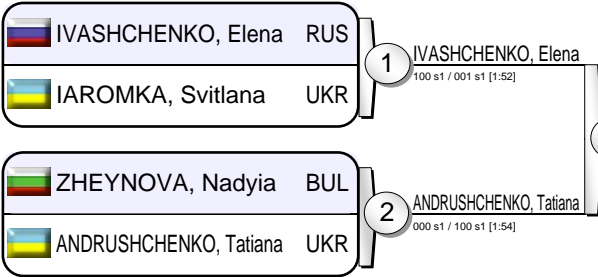

World Cup Sofia 2010

(BUL Sofia, 30-31 Jan 2010)

+78 kg

15 Judoka

Pool A

Pool B

Pool C

Pool D

Repechage

Results

- POLAVDER, Lucija SLO
- IVASHCHENKO, Elena RUS
- ADLINGTON, Sarah GBR
- YAMABE, Kanae JPN
- ANDRUSHCHENKO, Tatiana UKR
- EBOSHI, Miku JPN
- PAPADOPOULOU, Sofia GRE
- KRAHE, Christina GER